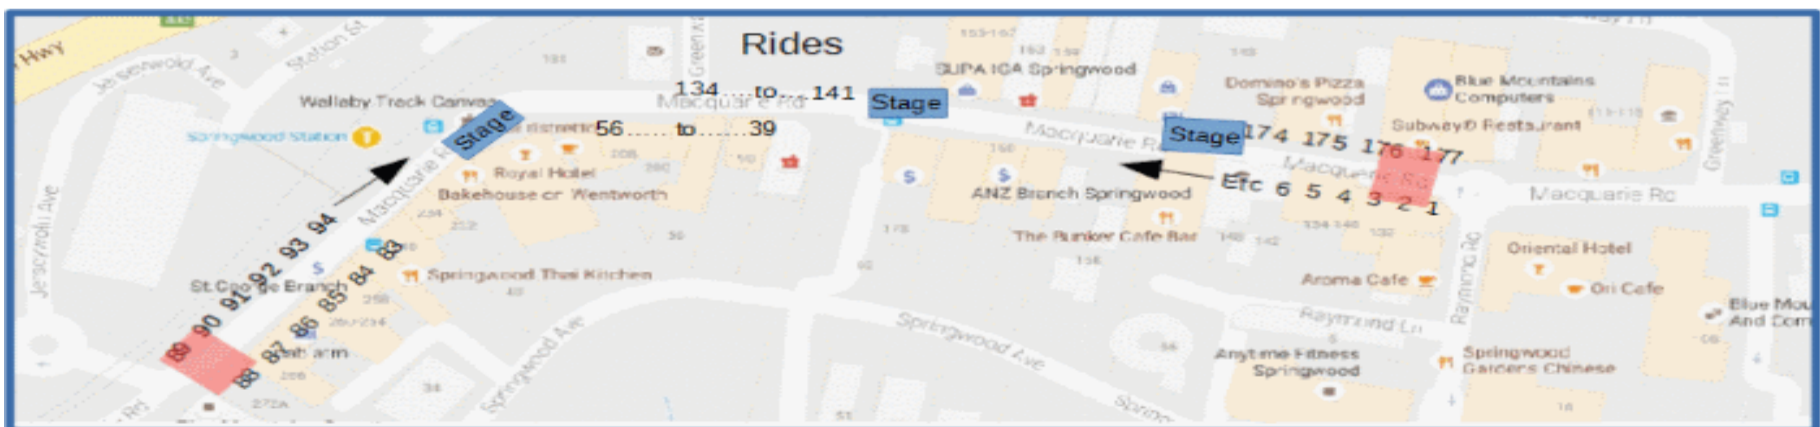

Railway Station Entrance	4.13m	103		Macquarie Road Springwood, NSW.	St George Bank	75	4.0m	St George Bank 252	
Railway Station Entrance	4.13m	102				76	4.0m		
Railway Line Wall	4.13m	101			Tree	Bin		Jimmy D's Bookshop	
Railway Line Wall	4.13m	100				Bite Me Donuts	77	4.1m	Rugworld 260
Railway Line Wall	4.13m	99				Greyhound Rescue	78	4.1m	Springwood Seafood 264
Railway Line Wall	4.13m	98					79	4.1m	Springwood Seafood 264
Railway Line Wall	4.13m	97					80	4.1m	Sydney Credit Union 268
Railway Line Wall	4.13m	96				Sydney Credit Union	81	4.1m	
Railway Line Wall	4.13m	95					82	4.1m	Headway Hairdressing 270
Railway Line Wall	4.13m	94					83	4.1m	
Railway Line Wall	4.13m	93					84	4.1m	St Vincents 272
Railway Line Wall	4.13m	92					85	4.1m	
Railway Line Wall	4.13m	91				Tree	Gap		
Railway Line Wall	4.13m	90			▲	Fire Brigade Displays	86	2.22m	Rest Park
Railway Line Wall	4.13m	89					87	2.22m	
Railway Line Wall	4.13m	Hedge	Fire Brigade Displays			88	2.22m		
Railway Line Wall	4.13m	Hedge	TRAFFIC BARRIERS				Hedge		Blue Mountains Gazette
Railway Line Wall	ROAD CLOSURE BARICADES (West)								Blue Mountains Gazette
Underpass To Ferguson Rd	EMERGENCY & PEDESTRIAN ENTRY ONLY								

Stall numbers are painted on the gutters of the road, with width markers.
Numbers on south side from 1 through to 88, Numbers on north side from 89 through to 177
Stall are on the roadway and widths vary, depending upon gardens and trees and back onto the kerbs. Your stall should only be about 3m deep.
Supply your own canopies, tables, chairs etc..